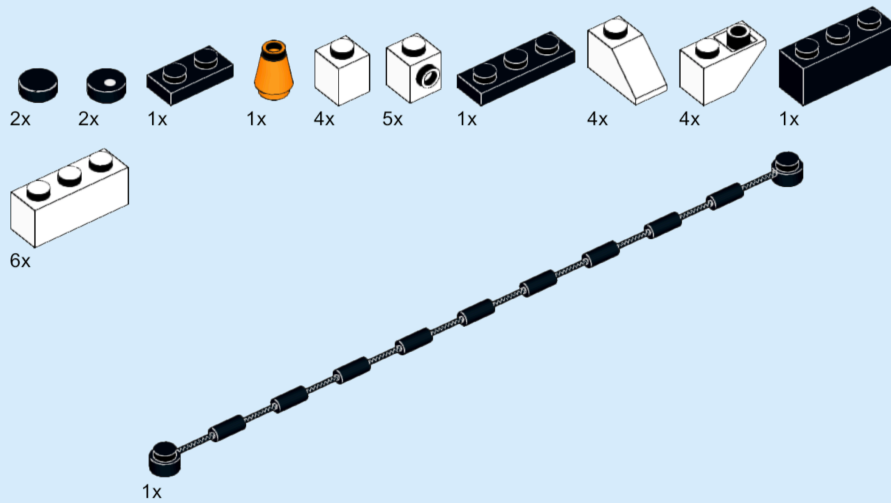

Snowman Build!

Find all the pieces you will need for the Snowman Ornament build below!

- 2 Black 1x1 round tile
- 2 eyes
- 1 Black 1x2 plate
- 1 Orange cone brick
- 4 White 1x1 brick
- 5 White 1x1 SNOT brick
- 1 Black 1x3 plate
- 4 White 1x2 slope brick
- 4 White 1x2 inverted slope brick
- 1 Black 1x3 brick
- 6 White 1x3 brick
- 1 LEGO rope piece (a LEGO chain will also work)

Fascinating!

Did you know!

The Worlds biggest snowman was built in Austria, measuring 38 metres!

DON'T FORGET TO TUNE IN ON TUESDAY AT 4PM!

Colouring in!

Colour in LEGO Duplo® Santa and his sleigh!

How many Reindeer does Santa have?